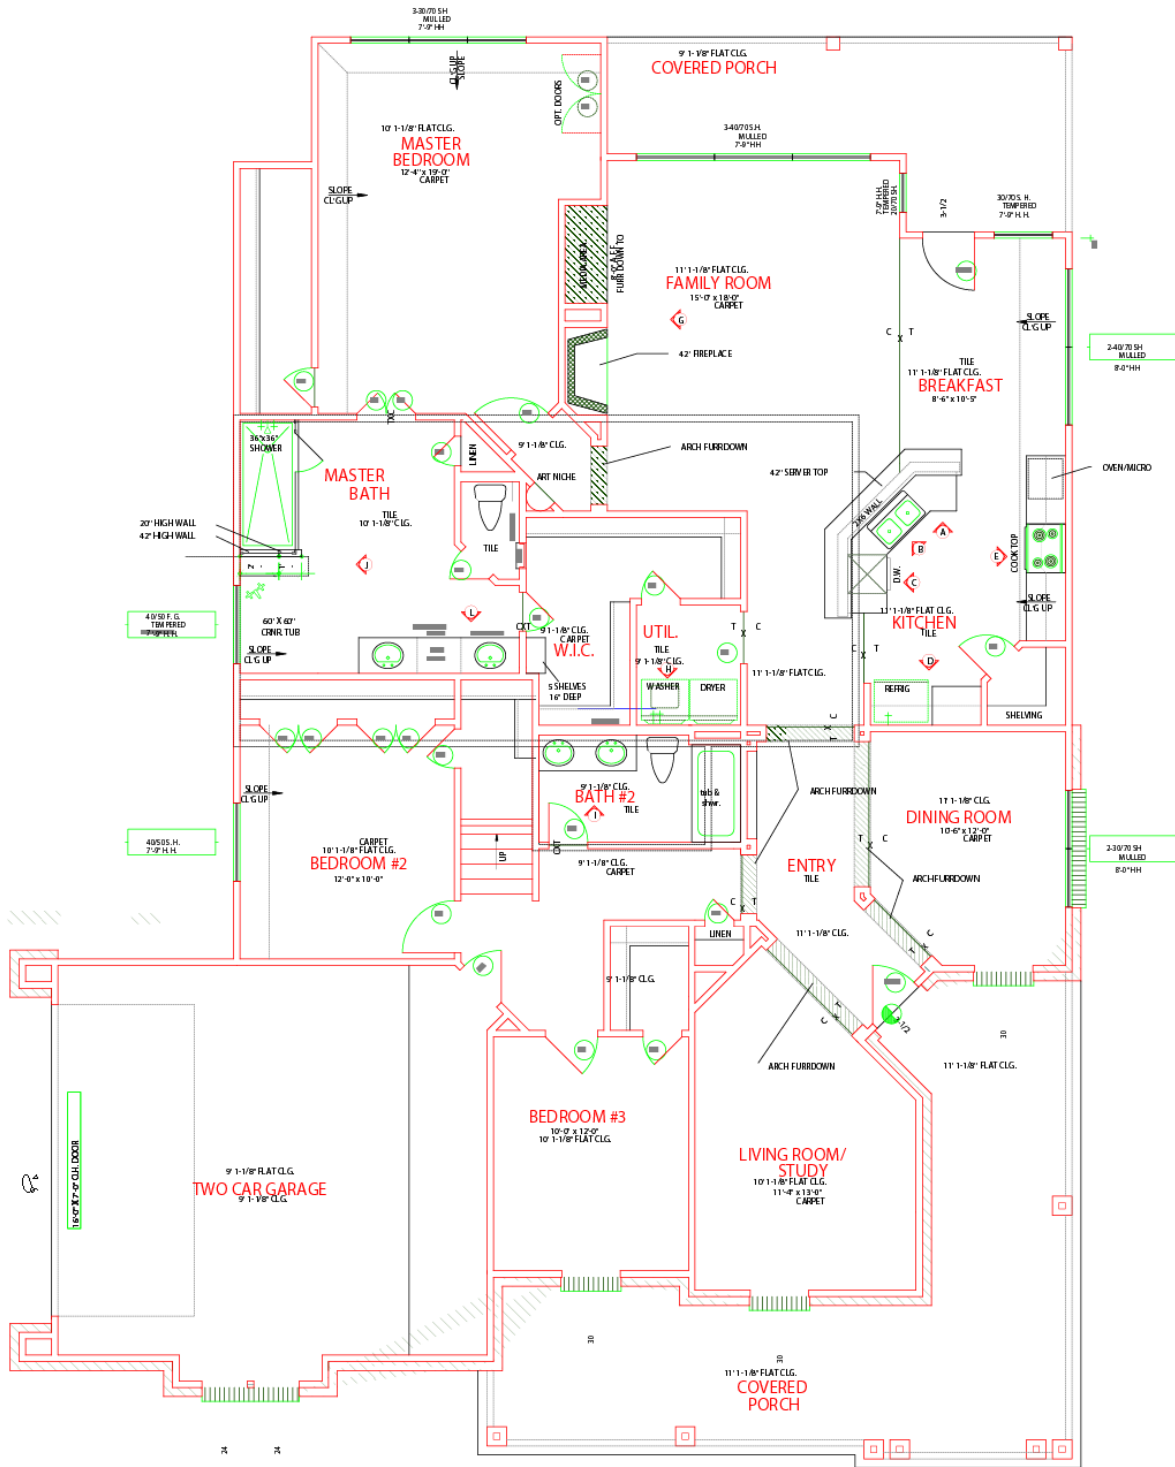

Stagecoach Floorplan 40 Wyndmere, Conroe, TX 77356

YOUR
Dream Home
BROUGHT TO LIFE

dulcevistahomes.com

Stagecoach Floorplan

40 Wyndmere, Conroe, TX 77356

YOUR
Dream Home
BROUGHT TO LIFE

dulcevistahomes.com