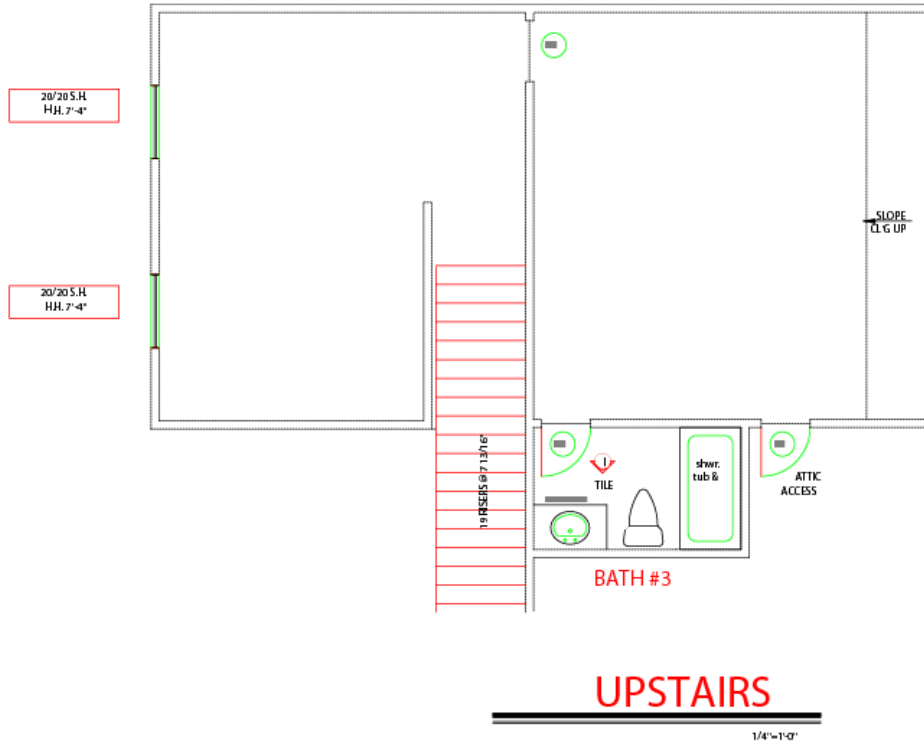

Stagecoach Floorplan 40 Wyndmere, Conroe, TX 77356

YOUR
Dream Home
BROUGHT TO LIFE

dulcevistahomes.com

Stagecoach Floorplan

40 Wyndmere, Conroe, TX 77356

YOUR
Dream Home
BROUGHT TO LIFE

dulcevistahomes.com